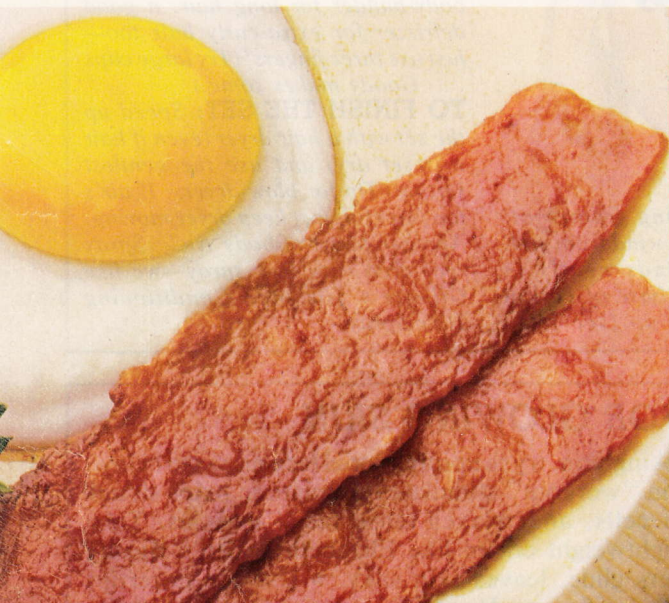

It just isn't breakfast without eggs and Sizzlean®.

The Incredible Edible Egg and Sizzlean® breakfast strips. What better way to start the day? Or better for your family? Eggs are low in calories and high in protein. And Sizzlean is 50% leaner than bacon. So you get more meat to eat. Treat your family to a delicious, nutritious breakfast of The Incredible Edible Egg and Sizzlean. You'll agree it just isn't breakfast without 'em.

Bring home the Sizzlean and save 25¢.

A fried egg, Sizzlean, cheese and English muffin make a great walking breakfast sandwich.

The incredible edible egg™
American Egg Board

Ring muffin or custard cup with 2 slices of Sizzlean. Tear in some small pieces of bread, break in an egg, bake at 350° 10-15 min.

25¢

SAVE 25¢

25¢

on any variety of Sizzlean® Pork, Beef, or Brown Sugar Cured.

Retailer: As our agent, please redeem for face value as specified. ANY OTHER USE CONSTITUTES FRAUD. You will be paid face value plus 7¢ for handling, provided you and your customer have complied with the terms of this offer and invoices proving purchases sufficient to cover coupons are shown on request. Send coupons to Swift & Company, P.O. Box 1030, Clinton, Iowa 52734. NOT TO BE SOLD, NONREPRODUCIBLE. Customers must pay any sales tax. Void where taxed, restricted or prohibited. Cash redemption value 1/20 of one cent. Limit one coupon per purchase. © 1982 Swift & Company.